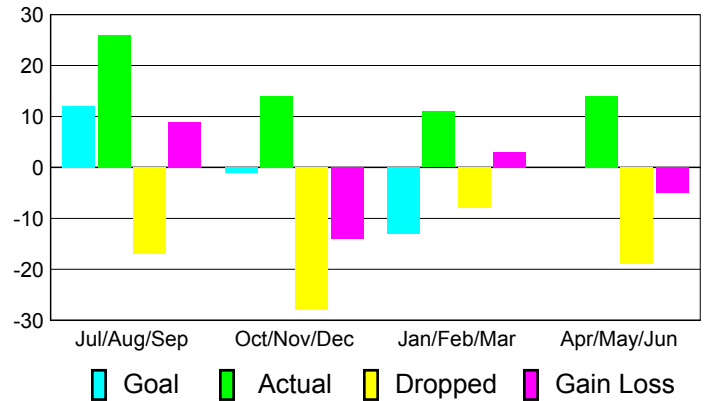

Membership Results 2010-2011

Goal, New, Dropped, Gain/Loss

Comparison of Membership Gain/Loss

Current Year Compared to the Previous Year