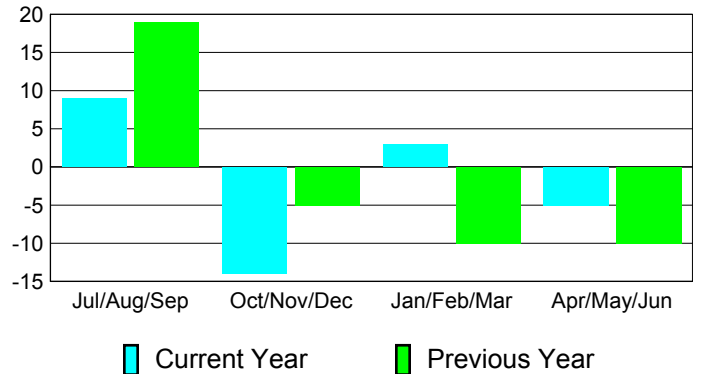

**Membership Results
2010-2011**

**Membership
2009-2010**

Month	Net Memb Goal	Actual New Memb	Actual Dropped Memb	Gain/Loss of Memb	Gain/Loss of Memb
Jul/Aug/Sep	12	26	-17	9	19
Oct/Nov/Dec	-1	14	-28	-14	-5
Jan/Feb/Mar	-13	11	-8	3	-10
Apr/May/Jun	0	14	-19	-5	-10
Totals	-2	65	-72	-7	-6

Membership Results 2010-2011

Goal, New, Dropped, Gain/Loss

Comparison of Membership Gain/Loss

Current Year Compared to the Previous Year

Gender Comparison 2010-2011

Jul/Aug/Sep

Oct/Nov/Dec

Jan/Feb/Mar